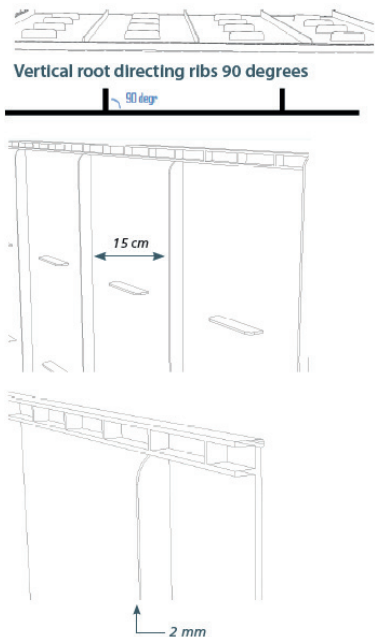

ROOTDP SLIDE

ROOT DIRECTING PANEL SLIDE

Urban Tree Planting
& Tree Irrigation

RootDP Slide

Type:	45, 60	
Material:	Polypropylene PP (100% recycled material)	
Colour:	Black	
	Width	Weight
RDPS045	48-85cm	45cm
RDPS060	48-85cm	60cm
	Packed by	Weight
RDPS045	8pcs/box	10kg/box
RDPS060	8pcs/box	11.8kg/box
HS code:	39202080	

Functional Specifications

Guiding roots down

- Vertical root directing ribs 90°(topview). Continuous ribs from top to bottom. Minimum rib height= 10mm

Root overgrowth protection

- A doubled top edge, thickness > 1.55mm

Prevent root penetration

- Panel thickness >2mm

Designed to prevent root lift

- Placed in 90° vertically facing the tree

Connecting

- Interlocking joint system, from top to bottom

Connecting

- RootDP slide can be extended from 48 - 85 cm and combined with the standard RootDirectingPanel to get the desired length