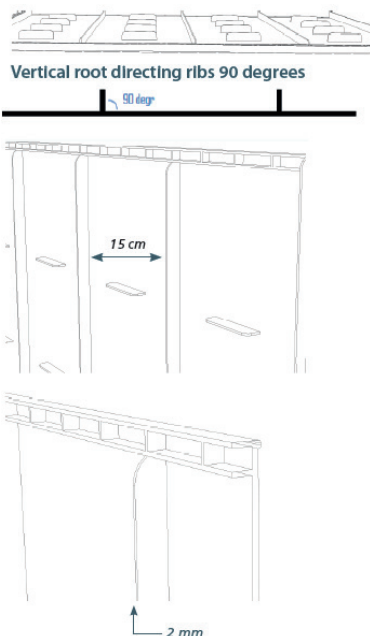

TRG ROOTDIRECTINGPANEL

ROOT DIRECTING PANEL SLIDE

Urban Tree Planting
& Tree Irrigation

TRG RootDirectingPanel

Type:	30, 45, 60	
Material:	Polypropylene PP (50% post-consumer)	
Colour:	Black	
	Width	Weight
RDP30	60cm	30cm
RDP45	60cm	45cm
RDP60	60cm	60cm
	Packed by	Weight
RDP30	40pcs/box	19.8kg/box
RDP45	26pcs/box	19.4kg/box
RDP60	20pcs/box	19.8kg/box
HS code:	39202080	

Functional Specifications

Guiding roots down

- Vertical root directing ribs 90°(topview). Continuous ribs from top to bottom. Minimum rib height= 10mm

Prevent root penetration

- Panel thickness >2mm

Designed to prevent rootlift

- Placed in 90° vertically facing the tree

Connecting

- Interlocking joint system, from top to bottom